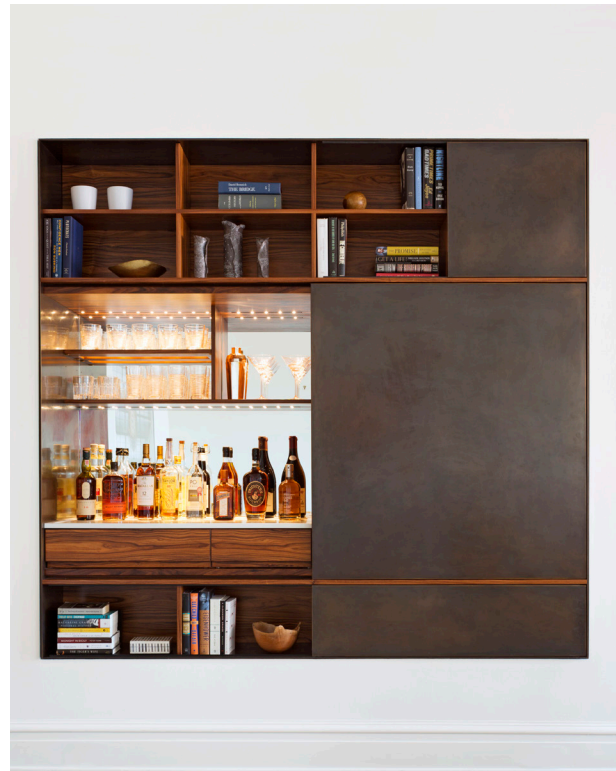

MOLLY SLIDE CABINET

SIZE: Made to Order

MATERIALS: Shown in Rosewood with Recessed Bronze Frame, Bronze Sliding Panels, and Corian Bar Top. Available in Additional Wood Species and Metal Finishes by Custom Order.