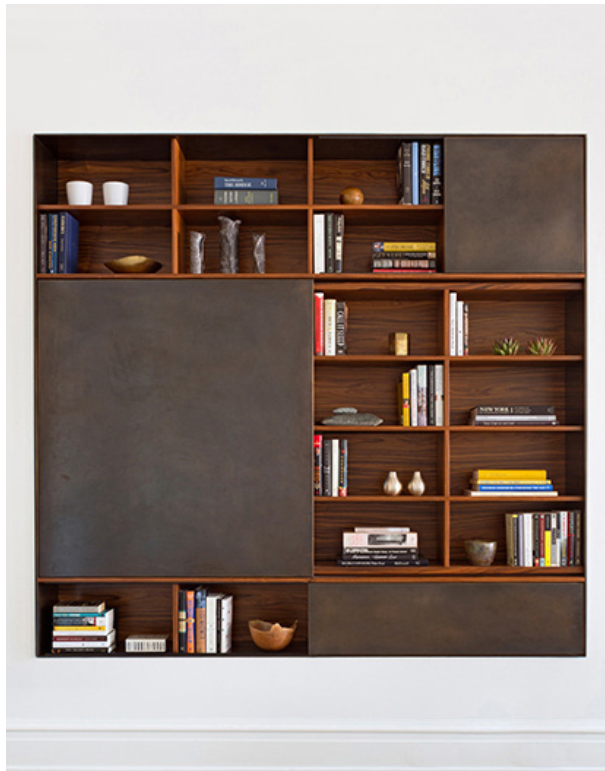

MOLLY SLIDE CABINET

SIZE: Made to Order

MATERIALS: Shown in Rosewood with Recessed Bronze Frame, Bronze Sliding Panels, and Corian Bar Top. Available in Additional Wood Species and Metal Finishes by Custom Order.