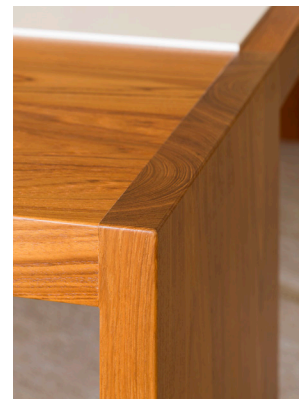

## HUGO COFFEE TABLE [Custom]

SIZE: Made to Order

MATERIALS: Shown in Teak Frame with Corian Top, Box, and Planter with Removable Serving Tray. Available in Additional Wood Species by Custom Order.

Crafted in New York