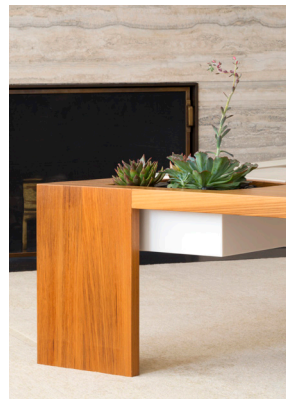

## HUGO COFFEE TABLE [Custom]

SIZE: Made to Order

MATERIALS: Shown in Teak Frame with Corian Top, Box, and Planter with Removable Serving Tray. Available in Additional Wood Species by Custom Order.

Crafted in New York