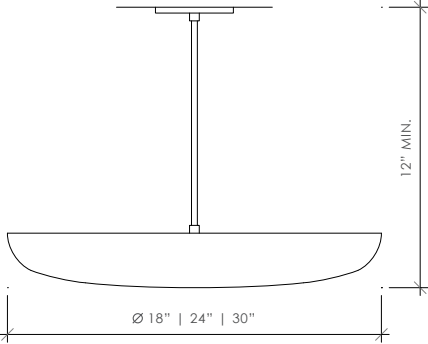

# ETTORE PENDANT

SIZE:            ∅ 18" | 24" | 30"

STEM:           12" Minimum

MATERIALS:   Brass

FINISHES:     Antiqued Brass, Polished Brass, Dark Bronze, Satin Nickel, Nickel, Powder Coated in Matte Black/White. All Finishes are Unlacquered to Patina Naturally. Custom Powder Coated Colors Available.