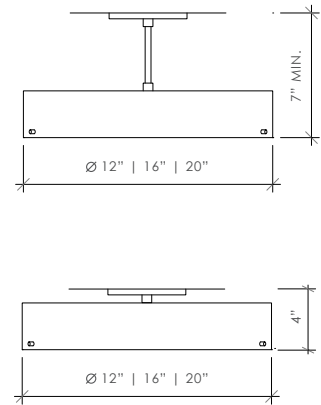

ALBERTO PENDANT

SIZES: ∅ 12" | 16" | 20"

STEM: 4" Minimum. Surface Mounted Option Available.

MATERIALS: Brass, Acid Etched Glass

FINISHES: Antiqued Brass, Polished Brass, Dark Bronze, Satin Nickel, Nickel, Powder Coated in Matte Black/White. All Finishes are Unlacquered to Patina Naturally. Custom Powder Coated Colors Available.